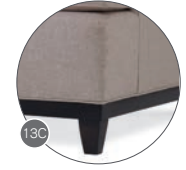

4A
 Track to Front
 OW: 3.5"

5A
 Track with T-Cushion
 OW: 3.5"

6A
 Curved Track to Front
 OW: 3.5"

7A
 Curved Track with T-Cushion
 OW: 3.5"

8A
 Sock to Front
 OW: 5"

9A
 Sock with T-Cushion
 OW: 5"

10A
 Square to Front
 OW: 5"

11A
 Square with T-Cushion
 OW: 5"

12A
 Cap to Front
 OW: 3.5"

13A
 Cap with T-Cushion
 OW: 3.5"

8B
 Straight Border
 OH: 32"

9B
 T-Border
 OH: 32"

10B
 Straight Knife Edge
 OH: 32"

11B
 T-Knife Edge
 OH: 32"

12B
 Lawson Tight
 OH: 31"
 *On 37" OD only

13B
 Lawson Tight with Kidney
 OH: 31"
 *On 40" OD only

12C
 Turned
 OH: 5"

13C
 Platform
 OH: 5"

14C
 Square Taper
 OH: 5"

15C
 Thin Taper
 OH: 5"

16C
 Base To Floor
 OH: 1.5" Hover Foot