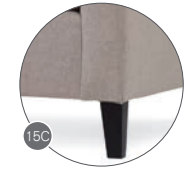

9B
 T-Border
 OH: 32"

10B
 Straight Knife Edge
 OH: 32"

11B
 T-Knife Edge
 OH: 32"

12B
 Lawson Tight
 OH: 31"
 *On 37" OD only

13B
 Lawson Tight with Kidney
 OH: 31"
 *On 40" OD only

12C
 Turned
 OH: 5"

14C
 Square Taper
 OH: 5"

16C
 Base To Floor
 OH: 1.5" Hover Foot

18C
 Wood Ledge
 OH: 1.5"

20C
 Acrylic Ledge
 OH: 1.5"
 *Additional

13C
 Platform
 OH: 5"

15C
 Thin Taper
 OH: 5"

17C
 Waterfall Skirt
 with 5" Taper Leg
 *Additional