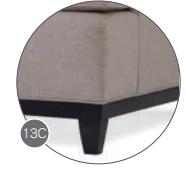

7A  
 Curved Track with T-Cushion  
 OW: 3.5"

8A  
 Sock to Front  
 OW: 5"

9A  
 Sock with T-Cushion  
 OW: 5"

10A  
 Square to Front  
 OW: 5"

11A  
 Square with T-Cushion  
 OW: 5"

12A  
 Cap to Front  
 OW: 3.5"

13A  
 Cap with T-Cushion  
 OW: 3.5"

8B  
 Straight Border  
 OH: 32"

9B  
 T-Border  
 OH: 32"

10B  
 Straight Knife Edge  
 OH: 32"

11B  
 T-Knife Edge  
 OH: 32"

12B  
 Lawson Tight  
 OH: 31"  
 \*On 37" OD only

13B  
 Lawson Tight with Kidney  
 OH: 31"  
 \*On 40" OD only

12C  
 Turned  
 OH: 5"

13C  
 Platform  
 OH: 5"

14C  
 Square Taper  
 OH: 5"

15C  
 Thin Taper  
 OH: 5"

16C  
 Base To Floor  
 OH: 1.5" Hover Foot