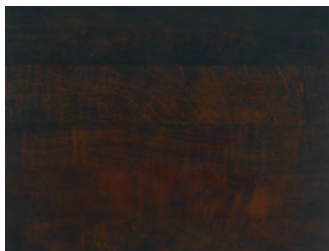

LEE JOFA

FINISHES

STANDARD FINISHES

Wood Stains

Wheat

Burnt Umber

Walnut

Distressed Walnut

Cherry

Claridge

Emperor

Mahogany

Distressed Mahogany

Espresso

Cordovan

Paint

Antique Ivory

THE ELEMENTS AND IRREGULARITIES OF WOOD MAY RESULT IN A COLOR VARIATION WITHIN EACH PIECE AND FROM PIECE TO PIECE.

LEE JOFA

FINISHES

PREMIUM FINISHES*

Paints

Gesso

Greige

Linen

French Blue

MAJESTIC FINISHES*

Metallic Paints

Platinum

Antique Silver

Antique Gold

High Gloss Enamels