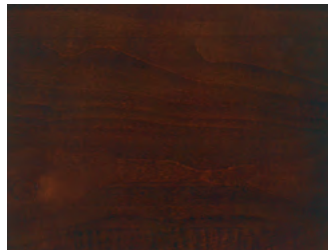

LEE JOFA

FINISHES

STANDARD FINISHES

Wood Stains

Wheat

Burnt Umber

Walnut

Distressed Walnut

Cherry

Claridge

Emperor

Mahogany

Distressed Mahogany

Espresso

Cordovan

Paint

Antique Ivory

THE ELEMENTS AND IRREGULARITIES OF WOOD MAY RESULT IN A COLOR VARIATION WITHIN EACH PIECE AND FROM PIECE TO PIECE.

LEE JOFA

FINISHES

PREMIUM FINISHES*

Paints

Gesso

Greige

Cloud

Cream

Storm

Coffee

Jet

Scarlett

THE ELEMENTS AND IRREGULARITIES OF WOOD MAY RESULT IN A COLOR VARIATION WITHIN EACH PIECE AND FROM PIECE TO PIECE.

*UPCHARGES APPLICABLE.