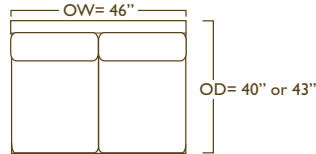

Armless Loveseat
JF-ARML/40 or 43