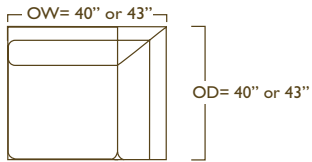

Corner Chair
JF-CC/40 or 43