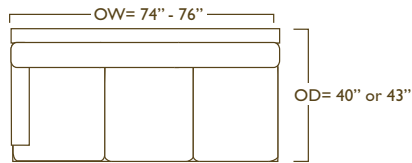

# LEE JOFA WORKROOM • SECTIONALS SCHEMATICS OR CUSTOMIZE BY THE INCH

Overall width will vary based on arm selection

Left/Right Corner Return Sofa  
JF-LCS/40 or 43  
JF-RCS/40 or 43

Left/Right Chaise  
JF-LCH/68 or 71  
JF-RCH/68 or 71