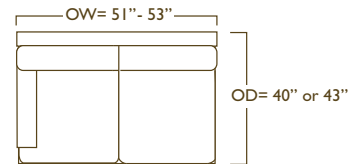

Left/Right Loveseat
JF-LAL/40 or 43
JF-RAL/40 or 43