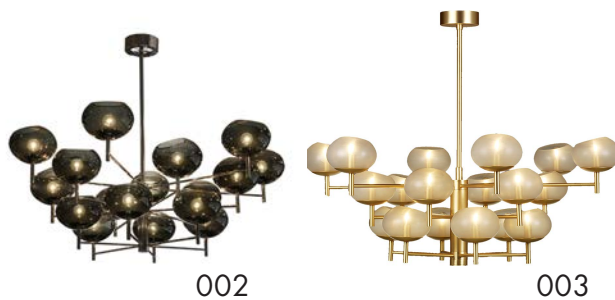

Chandelier with hand-blown Murano glass globes.

Color 001: Cognac color glass globes and metal in a Polished Chrome finish.

Color 002: Grey glass globes in Satin finish and metal in a Polished Chrome finish.

Color 003: Champagne color glass globes in Satin finish and Metal in a Gold-Plated Satin finish.

Color 004: Cognac color glass globes in Satin finish and metal in a Satin Smoke finish.

Color 005: Champagne color glass globes in Satin finish and metal in a Satin Smoke finish.

Canopy Dimensions: 6" diameter
No Chain Included. Custom-length stems are available upon request.

Shades sold separately.

Lamping: 18, Type G16 Clear, Candelabra base.
25W recommended.
Max Wattage Per Socket: 60W.

UL listing upon request. Please inquire.

On-site installation by a licensed electrician required.

Custom combinations available upon request.