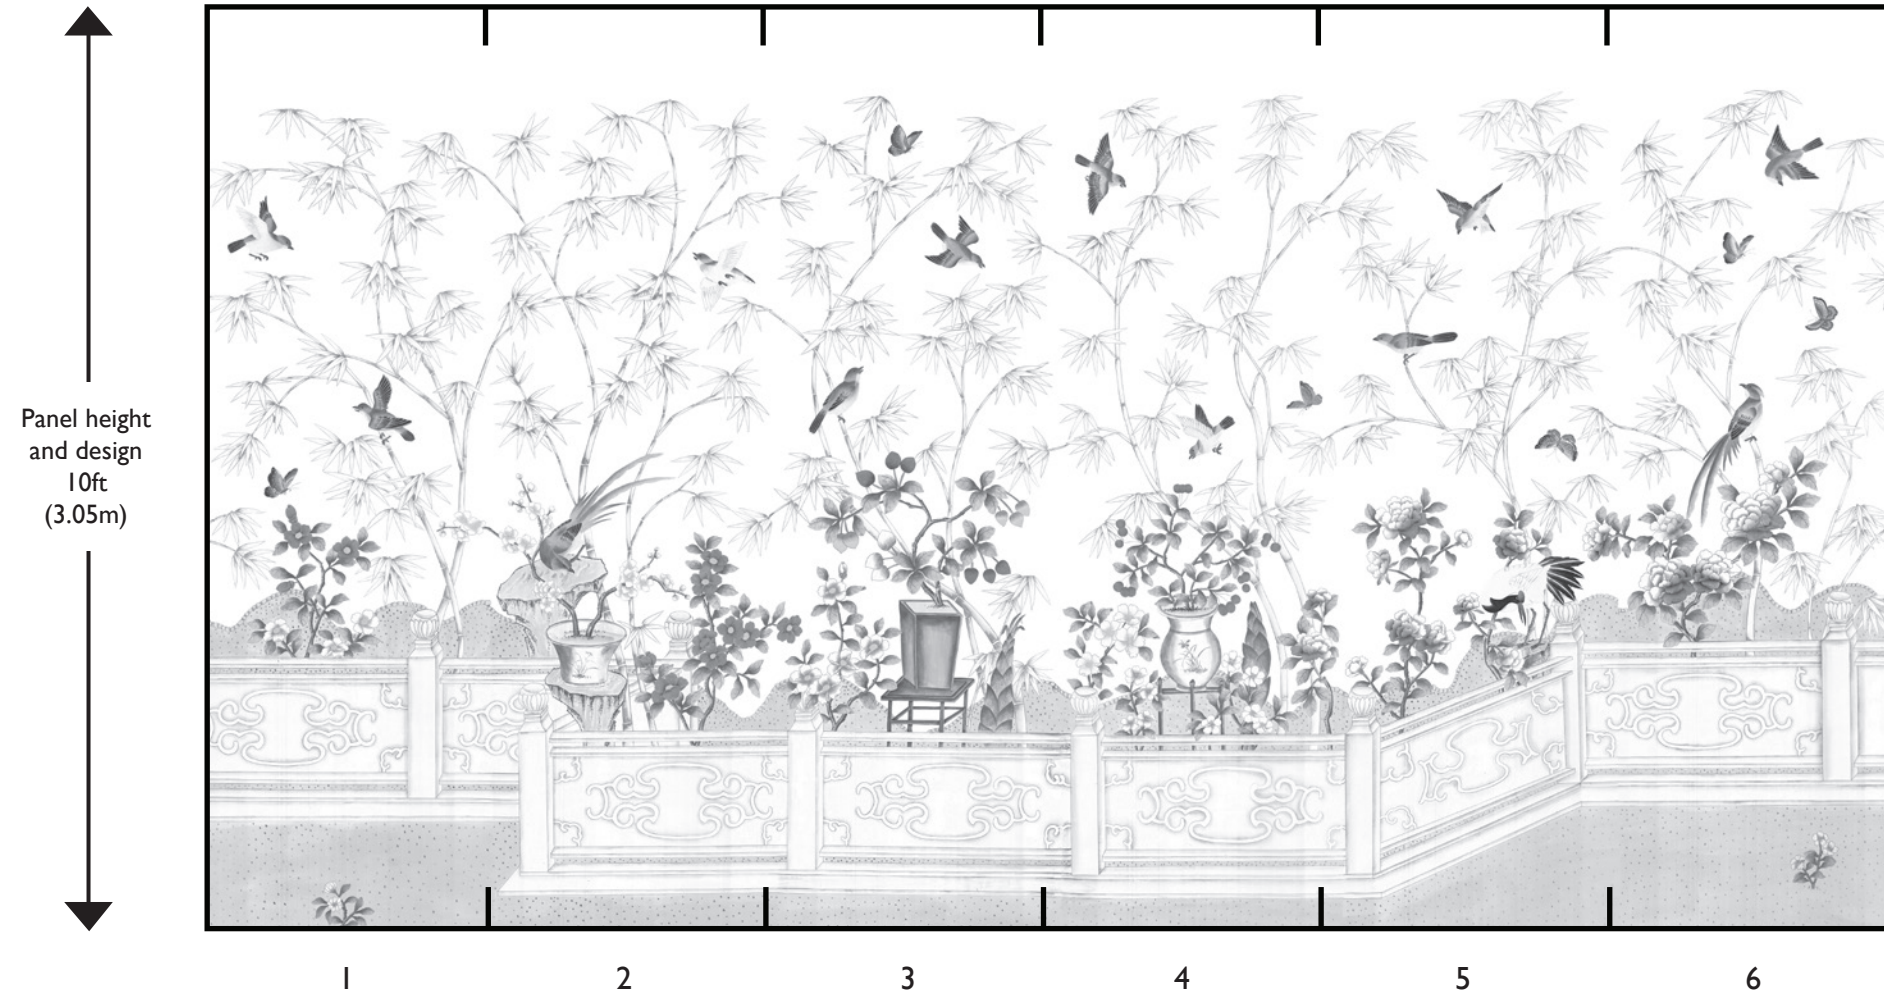

Brunschwig & Fils

D'ARTS COLLECTION

SALON DE L'ABONDANCE
P8016130

Brunschwig & Fils

Recommendations for D'Arts Collection

- Though there are numerous wallcovering hangers, most of them are not qualified to hang scenic wallcovering. Brunschwig & Fils recommends a professional muralist.
- To insure proper installation, please refer to our installation instructions.
- If advised by your muralist, in certain instances first install paper liner, muslin next, and then another application of paper liner. For further information, please refer to our installation instructions.
- **D'Arts Wallcovering** may be purchased either standard or in custom sizes.
- **Standard Scenic Wallcovering:** Standard designs are available in standard panel heights of 6', 8', 10' or 12'. Standard panel width is 36". Simply specify design name and number, panel height, desired panel number(s), ground material and ground color.
- **Custom fitted designs:** You may specify a series of custom sized panels to fit your room exactly. The muralist is responsible for supplying Brunschwig & Fils with site measurements, elevations and color photographs of the space to insure an accurate design layout, as these murals are created per order. Our studio will submit a drawing of the entire order denoting in full detail the design layout for your review and approval.
- **Custom designs** are available. You may change *any* element(s) on the panel and even create your own design. We can work with your photographs, paint samples and/or fabric to help create *art for the walls*.

Brunschwig & Fils

D'ARTS COLLECTION

SALON DE L'ABONDANCE
P8016130

Panel height
and design
10ft
(3.05m)

1 2 3 4 5 6