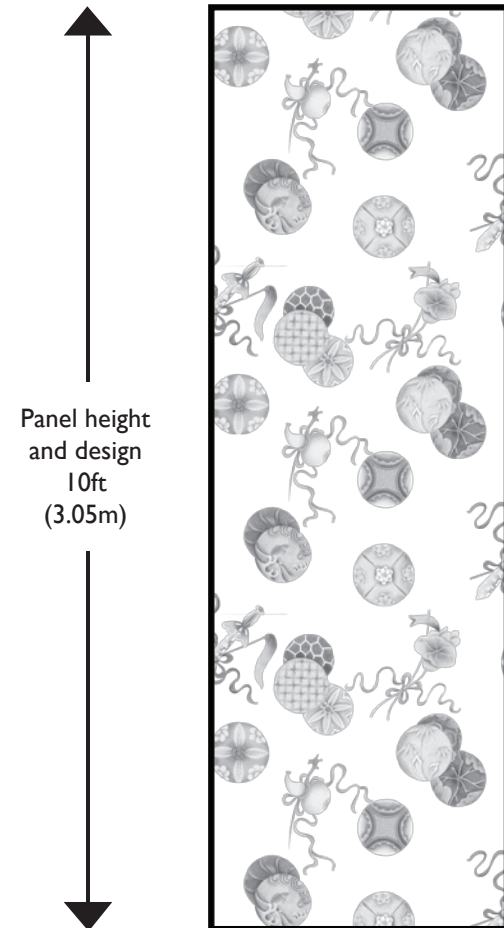

## Recommendations for D'Arts Collection

- Though there are numerous wallcovering hangers, most of them are not qualified to hang scenic wallcovering. Brunschwig & Fils recommends a professional muralist.
- To insure proper installation, please refer to our installation instructions.
- If advised by your muralist, in certain instances first install paper liner, muslin next, and then another application of paper liner. For further information, please refer to our installation instructions.
- **D'Arts Wallcovering** may be purchased either standard or in custom sizes.
- **Standard Scenic Wallcovering:** Standard designs are available in standard panel heights of 6', 8', 10' or 12'. Standard panel width is 36". Simply specify design name and number, panel height, desired panel number(s), ground material and ground color.
- **Custom fitted designs:** You may specify a series of custom sized panels to fit your room exactly. The muralist is responsible for supplying Brunschwig & Fils with site measurements, elevations and color photographs of the space to insure an accurate design layout, as these murals are created per order. Our studio will submit a drawing of the entire order denoting in full detail the design layout for your review and approval.
- **Custom designs** are available. You may change *any* element(s) on the panel and even create your own design. We can work with your photographs, paint samples and/or fabric to help create *art for the walls*.

## D'ARTS COLLECTION

AUSPICIOUS  
P8016146

Panel height  
and design  
10ft  
(3.05m)

LAYOUT A

1 2 3 4

LAYOUT B