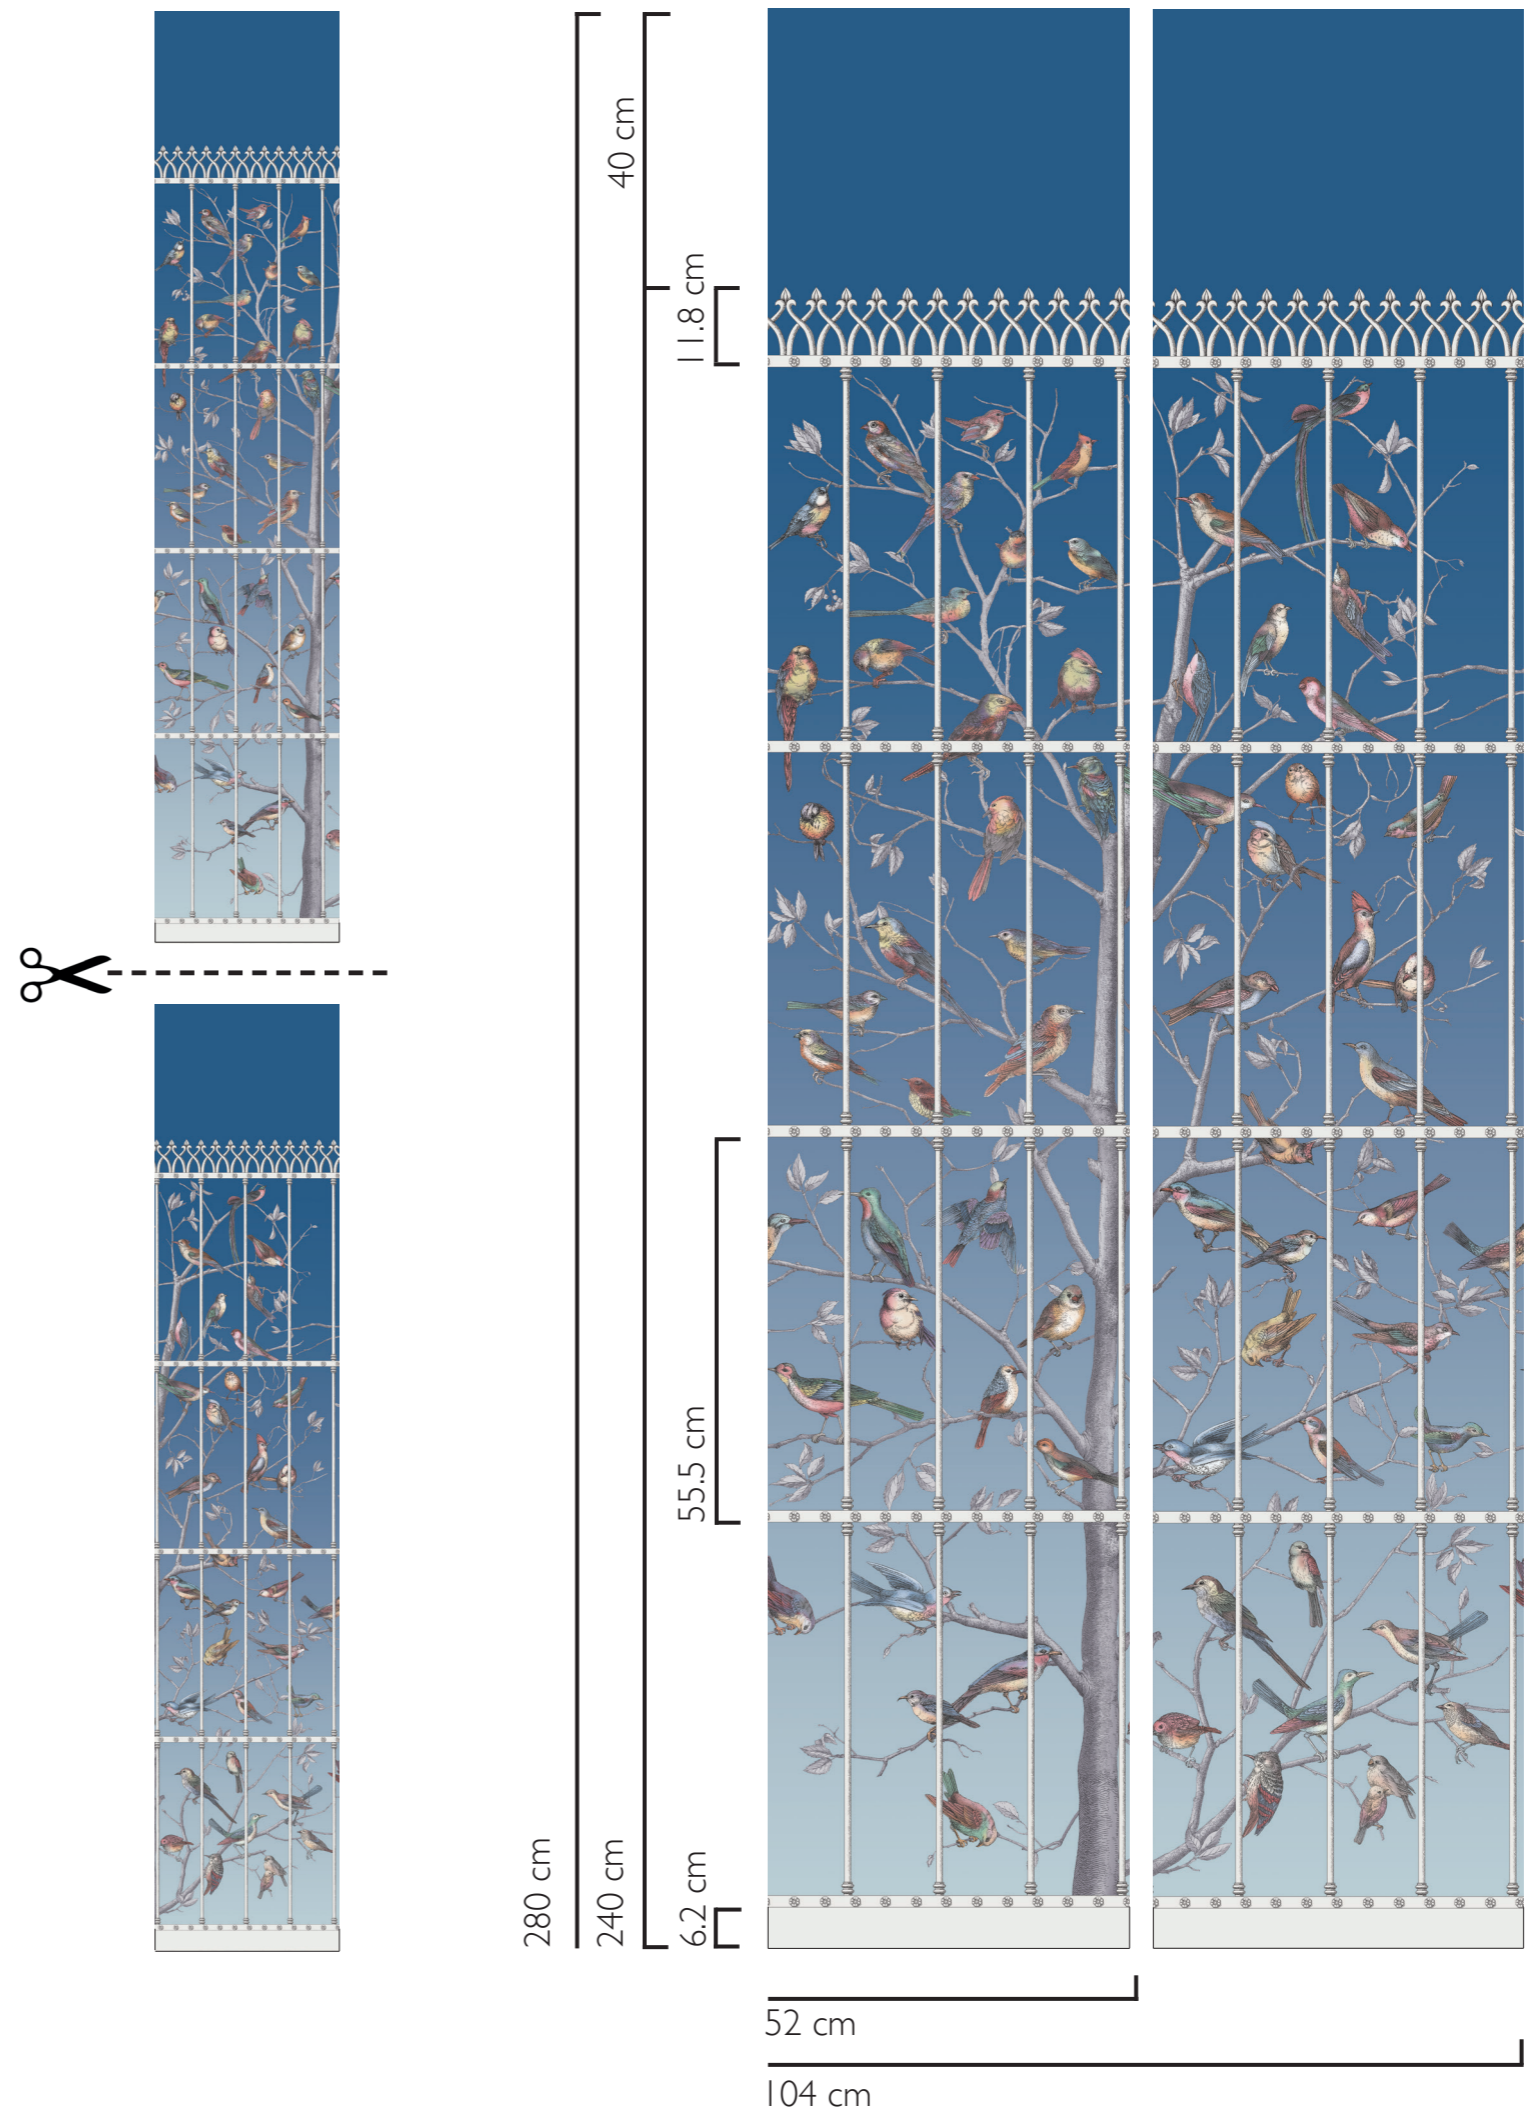

UCCELLI 114/11023

Image represents one roll

Uccelli has been updated with a unique ombré of cerulean sky.

Each roll of Uccelli contains two drops creating a full decorative panel measuring 104cm wide by 240cm high. The design features an extra 40cm of ground colour above the trellis so that it can be trimmed from the top to perfectly fit the wall it adorns.