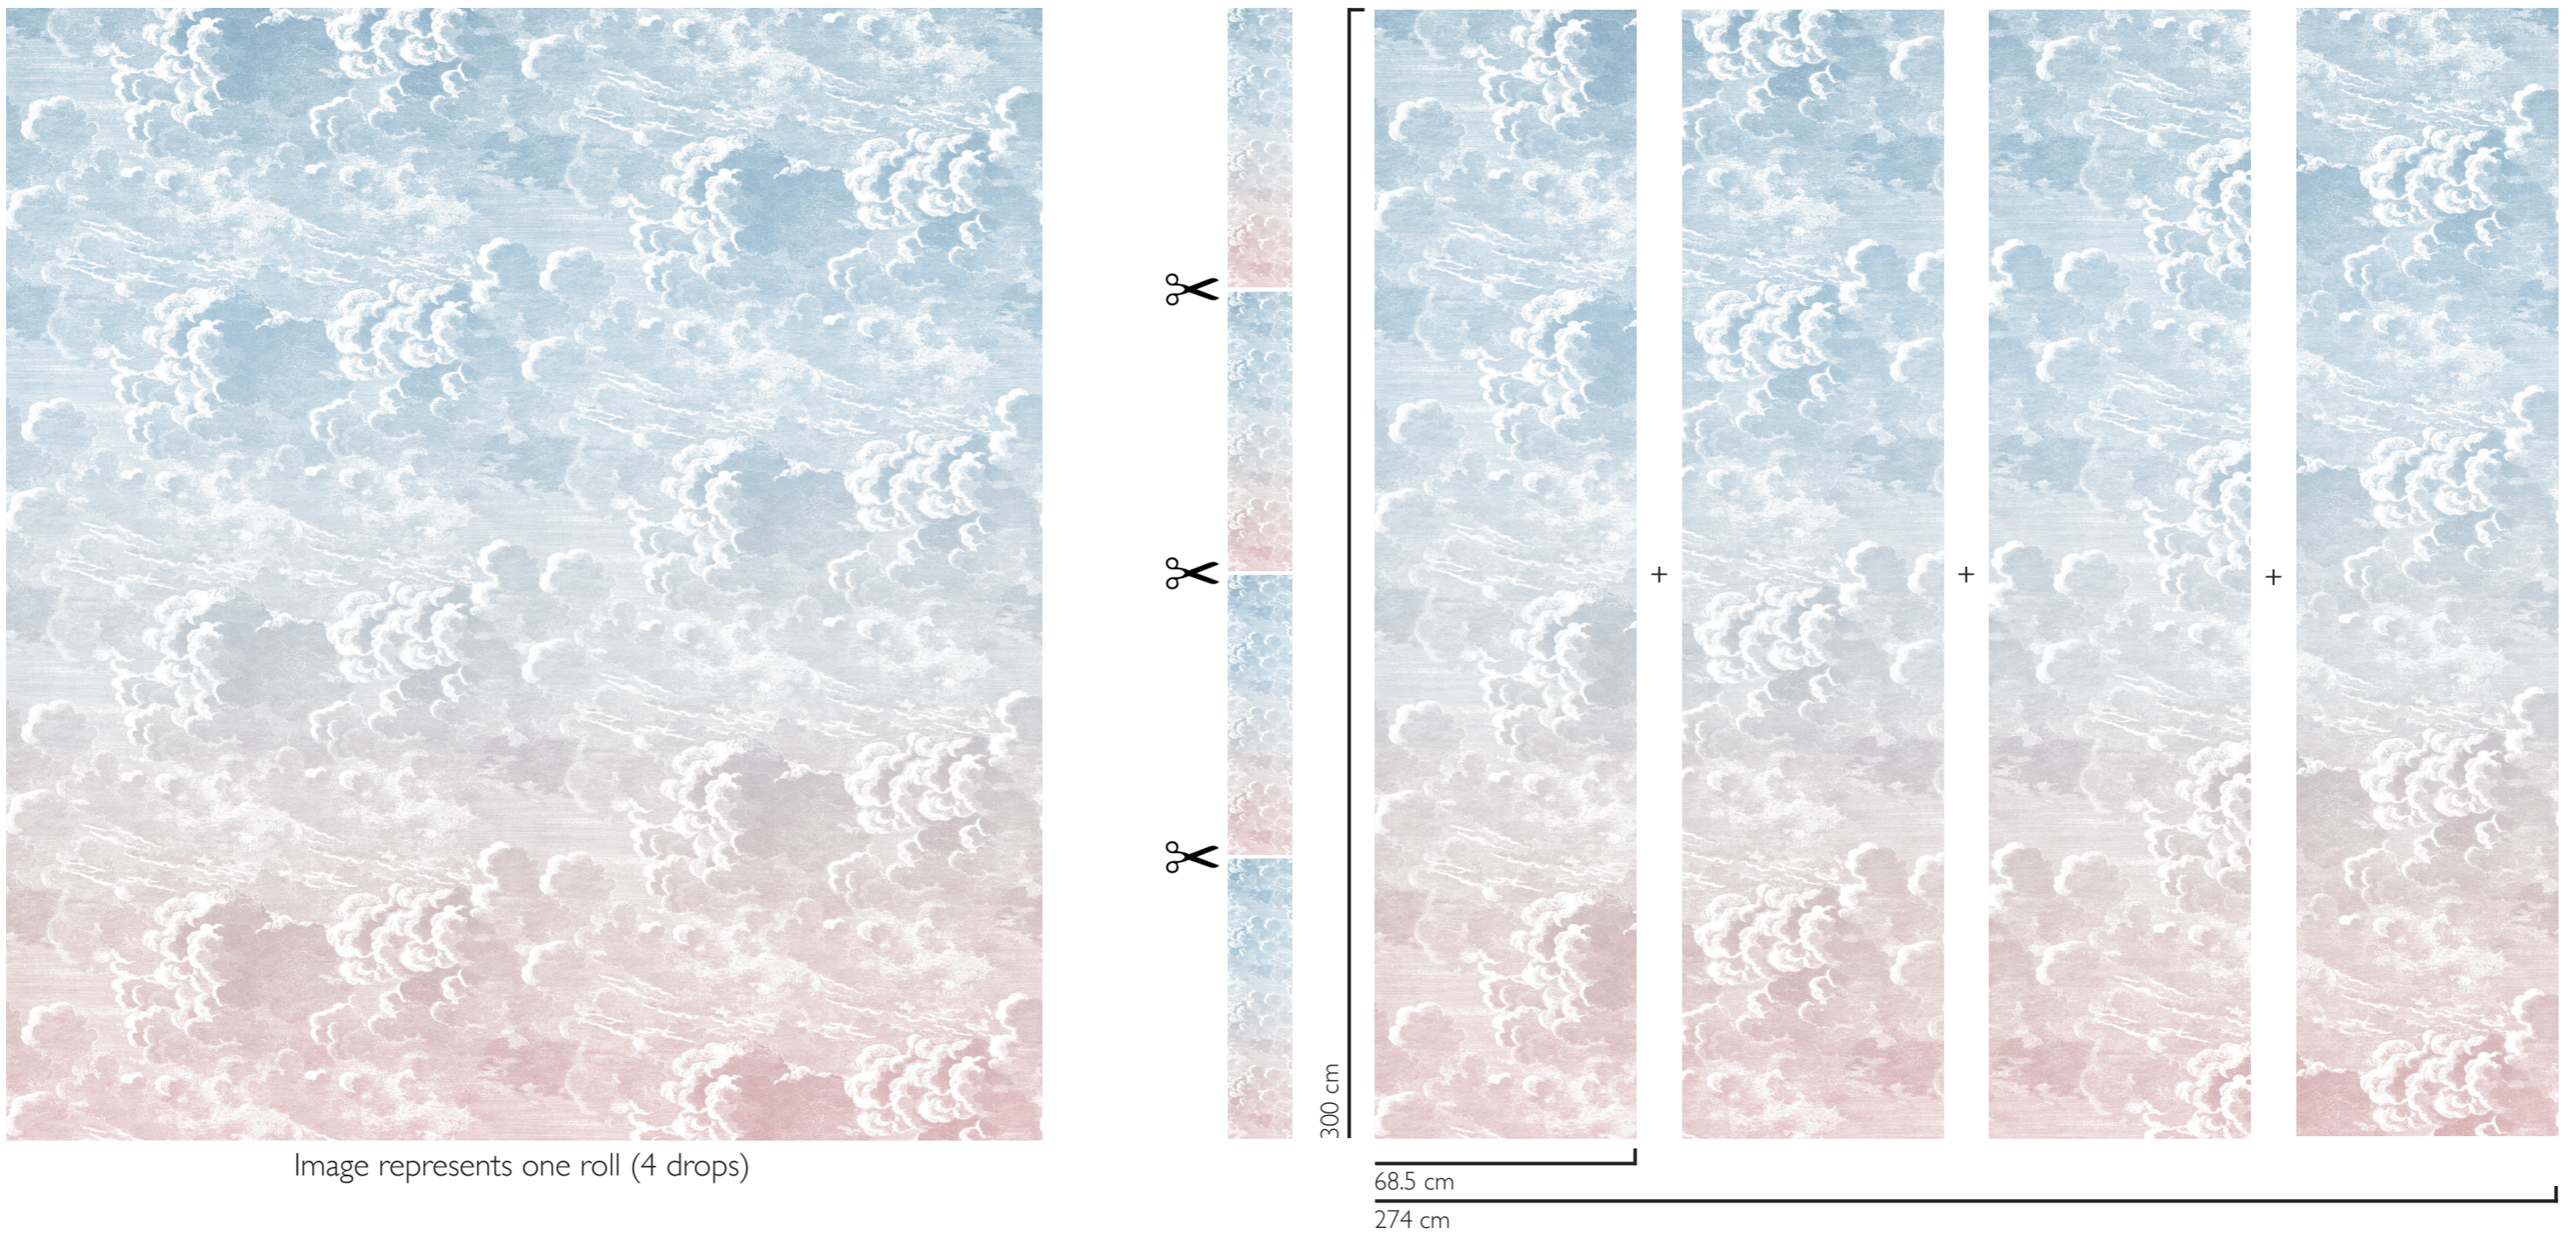

# NUVOLE AL TRAMONTO

## 114/3007

Image represents one roll (4 drops)

Nuvole al Tramonto – Dusk captures the changeful evening sky. Swirls of sunset pink clouds move through muted violet before diffusing into the soft blue of an evening summer sky.

Each roll of Nuvole al Tramonto contains four drops that form this enchanting skyscape, creating a total panel measuring 274cm wide and 300cm high. The panel can be used as a captivating feature across one wall or ceiling, or the design can be run side by side using multiple panels to create an immersive, bold interior.

Each panel can be trimmed from the top or bottom for the desired colour focus and to suit unique wall height.